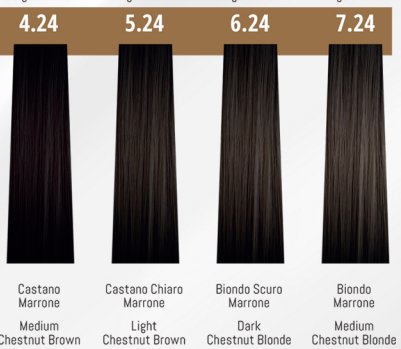

Marrone - Brown