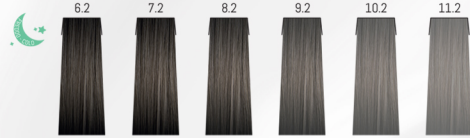

MC2

.00 Naturale - Natural

.00 Naturale Intenso - Intense Natural

.1 Cenere - Ash

.2 Beige

.12 Rovere - Ash Brown

.24 Marrone Freddi - Cold Brown

.36 Marrone Caldi - Warm Brown