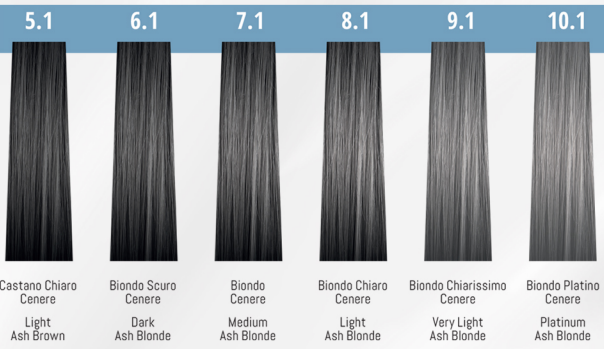

MC2

.00 Naturale - Natural

.00 Naturale Intenso - Intense Natural

.1 Cenere - Ash

.2 Beige

.12 Rovere - Ash Brown

.24 Marrone Freddi - Cold Brown

.36 Marrone Caldi - Warm Brown

.3 Dorato - Golden

.34 Dorato Rame - Golden Copper

.4 Rame - Copper

.43 Rame Dorato - Copper Golden

.44 Rame Intenso - Intense Copper

.55 Rosso Intenso - Intense Red

.6 Mogano - Mahogany

.7/.75/.71 Viola - Violet

SS Superschiarente - Super High Lift

Mixing Ratio 1:2

Booster

MC2 FASTCOLOR

Naturale - Natural

Cenere - Ash

Dorato - Golden

Beige

4.0

Castano Naturale
Medium Natural Chestnut

6.0

Biondo Scuro Naturale
Dark Natural Blonde

8.0

Biondo Chiaro Naturale
Light Natural Blonde

10.0

Biondo Platino Naturale
Natural Platinum