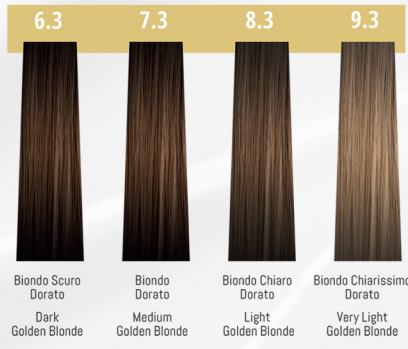

MC2

.00 Naturale - Natural

.00 Naturale Intenso - Intense Natural

.1 Cenere - Ash

.2 Beige

.12 Rovere - Ash Brown

.24 Marrone Freddi - Cold Brown

.36 Marrone Caldi - Warm Brown

.3 Dorato - Golden

.34 Dorato Rame - Golden Copper

.4 Rame - Copper

.43 Rame Dorato - Copper Golden

.44 Rame Intenso - Intense Copper

.55 Rosso Intenso - Intense Red

.6 Mogano - Mahogany

.7/.75/.71 Viola - Violet

SS Superschiarente - Super High Lift

Mixing Ratio 1:2

Booster

MC2 FASTCOLOR

Naturale - Natural

Cenere - Ash

Dorato - Golden

Beige

4.0

Castano Naturale
Medium Natural Chestnut

6.0

Biondo Scuro Naturale
Dark Natural Blonde

8.0

Biondo Chiaro Naturale
Light Natural Blonde

10.0

Biondo Platino Naturale
Natural Platinum