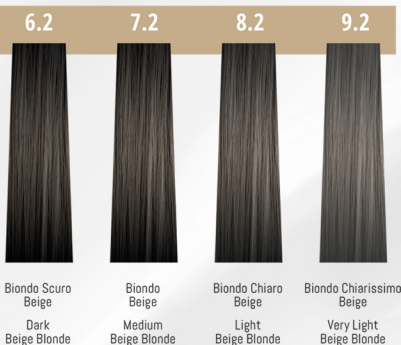

MC2

.00 Naturale - Natural

.00 Naturale Intenso - Intense Natural

.1 Cenere - Ash

.2 Beige

.12 Rovere - Ash Brown

.24 Marrone Freddi - Cold Brown

.36 Marrone Caldi - Warm Brown

.3 Dorato - Golden

.34 Dorato Rame - Golden Copper

.4 Rame - Copper

.43 Rame Dorato - Copper Golden

.44 Rame Intenso - Intense Copper

.55 Rosso Intenso - Intense Red

.6 Mogano - Mahogany

.7/.75/.71 Viola - Violet

SS Superschiarente - Super High Lift

Mixing Ratio 1:2

Booster

MC2 FASTCOLOR

Naturale - Natural

Cenere - Ash

Dorato - Golden

Beige

4.0

Castano Naturale
Medium Natural Chestnut

6.0

Biondo Scuro Naturale
Dark Natural Blonde

8.0

Biondo Chiaro Naturale
Light Natural Blonde

10.0

Biondo Platino Naturale
Natural Platinum