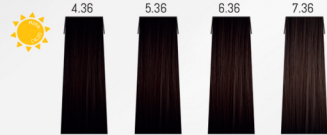

MC2

.00 Naturale - Natural

.00 Naturale Intenso - Intense Natural

.1 Cenere - Ash

.2 Beige

.12 Rovere - Ash Brown

.24 Marrone Freddi - Cold Brown

.36 Marrone Caldi - Warm Brown